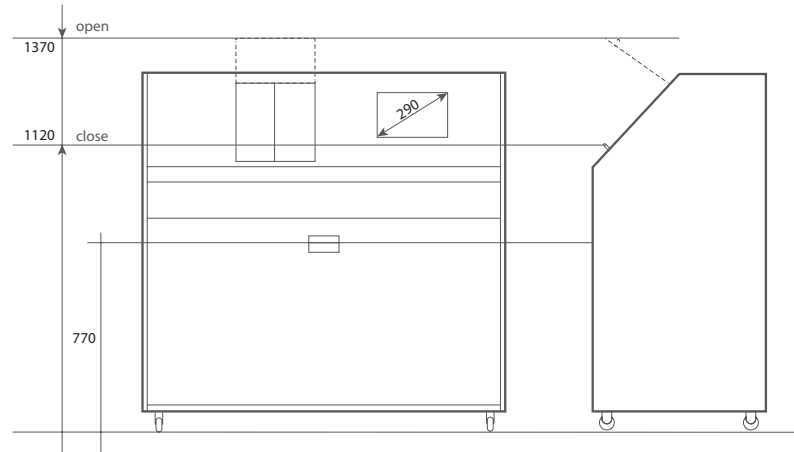

TECHNICAL SHEET

Bin-e

German Distribution LLC
Dubai Investments Park 2,
P.O. Box 121316, Dubai, UAE
+971 4 885 4249
sales@germandistribution.com
www.germandistribution.com

Dimensions - casing

height (net)	127 cm
width (net)	116 cm
depth (net)	64 cm
height (gross)	140 cm
width (gross)	130 cm
depth	70 cm
recognition chamber opening	23,5 cm x 21 cm
recognition chamber depth	33 cm
recognition chamber volume	~ 15 L (15,39 dm ³)
height to recognition chamber opening	87 cm
height to front cover handle	76 cm

Inner bins

height (net)	50 cm
width (net)	25 cm
depth (net)	60 cm
capacity per bin	60 L (0,06 m ³) net
weight	3,8 kg per bin
material	low-density polyethylene plastic
approximate capacity	
Glass	16,2 kg
Plastic	1,7 kg
Paper	2,2 kg
Metal	3,5 kg

Touchscreen

size	10.1 inch
resolution	1280 x 800 px
matrix	LTC IPS
certification	RoHS

Other

weight (net)	120 kg
weight (gross)	140 kg
electrical supply & current	230 V/0,20 ~ 0,35 A
power consumption	~ 1,15 kWh/day
frequency	50 Hz
average sound	58 dB/50 dB (super silent)
maximal sound	73 dB/68 dB (super silent)
certification	CE, RoHS
indoor conditions temperature	5 - 45 °C
storage and transportation temperature	20 - 50 °C
Security	electrical protection from unauthorized access, mechanical protection of electrical-electronic parts