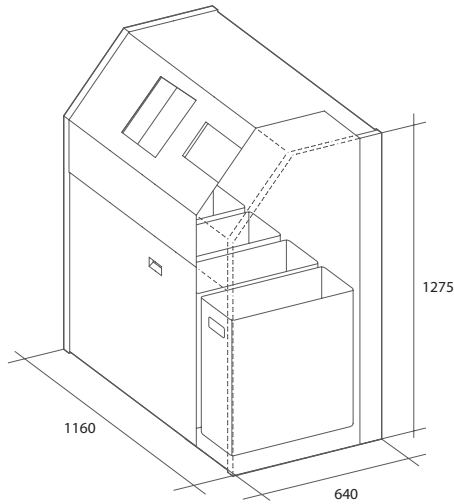

TECHNICAL SHEET

Bin-e

German Distribution LLC
Dubai Investments Park 2,
P.O. Box 121316, Dubai, UAE
+971 4 885 4249
sales@germandistribution.com
www.germandistribution.com

Dimensions - casing

height (net)	127 cm
width (net)	116 cm
depth (net)	64 cm
height (gross)	140 cm
width (gross)	130 cm
depth	70 cm
recognition chamber opening	23,5 cm x 21 cm
recognition chamber depth	33 cm
recognition chamber volume	~ 15 L (15,39 dm ³)
height to recognition chamber opening	87 cm
height to front cover handle	76 cm

Inner bins

height (net)	50 cm
width (net)	25 cm
depth (net)	60 cm
capacity per bin	60 L (0,06 m ³) net
weight	3,8 kg per bin
material	low-density polyethylene plastic
approximate capacity	
Glass	16,2 kg
Plastic	1,7 kg
Paper	2,2 kg
Metal	3,5 kg

Touchscreen

size	10.1 inch
resolution	1280 x 800 px
matrix	LTC IPS
certification	RoHS

Other

weight (net)	120 kg
weight (gross)	140 kg
electrical supply & current	230 V/0,20 ~ 0,35 A
power consumption	~ 1,15 kWh/day
frequency	50 Hz
average sound	58 dB/50 dB (super silent)
maximal sound	73 dB/68 dB (super silent)
certification	CE, RoHS
indoor conditions temperature	5 - 45 °C
storage and transportation temperature	20 - 50 °C
Security	electrical protection from unauthorized access, mechanical protection of electrical-electronic parts