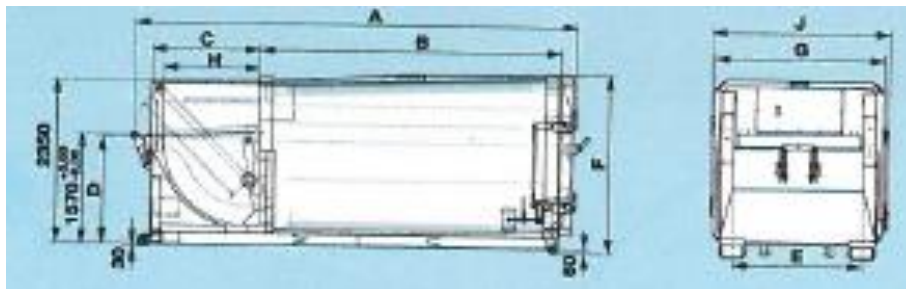

X6 18CBM PENDULUM RAM COMPACTOR

Picture used for reference only with Bin lifter integrated, customer can have standard Pendulum RAM compactor in 16/20cbm without Integrated bin lifter on request.

Reducer	x6
Dimension /cbm	18
A	mm 5795
B	mm 3750
C	mm 1660
D	mm 1540
E	mm 1840
F	mm 2560
G	mm 2440
H	mm 1380
J	mm 2550
Weight / kg	5200